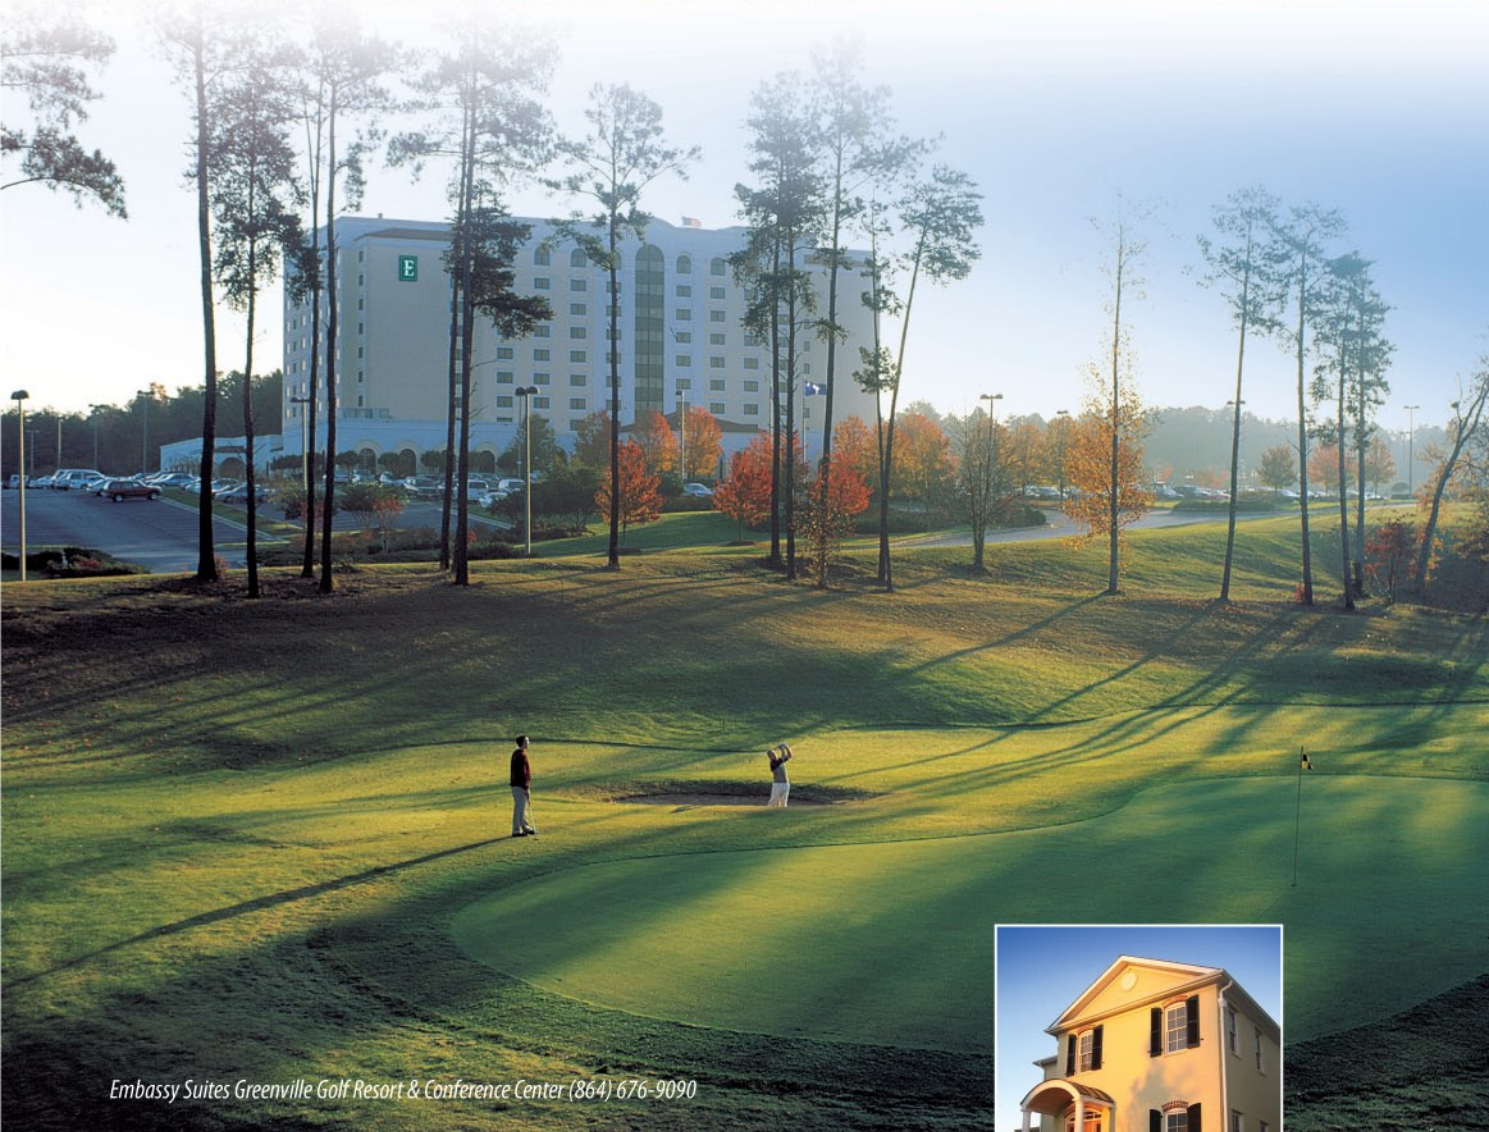

Azalea Hill Suites at Verdae
(864) 675-5797 ballardcompanies.com

Bonaventure Office Park at Verdae
Leasing: (864) 627-8383 verdaeproperties.com

The Cascades at Verdae
Resort style retirement living: (864) 528-5501 thecascadesverdae.com

Embassy Suites Greenville Golf Resort & Conference Center (864) 676-9090

Hollingsworth Park at Verdae
Classically styled homes from the \$300s
(864) 329-8383 verdae.com

Live. Work. Play... *redefined.*

Verdae offers modern living for all ages and stages of life. This 1,100-acre master planned development, situated in the heart of Greenville, is a village-style community where traditional neighborhoods, specialty shops, cafes, businesses, and outdoor recreation are entwined. The development's plan respectfully integrates neighborhoods of varying housing types with specialty retail, hospitality, office/medical and an abundance of recreational features, including a golf resort and a 20-acre community park.

Sharing synergy and proximity to Greenville's lively downtown, Verdae is the best place to live, work, play and retire.

— VERDAE —

verdae.com