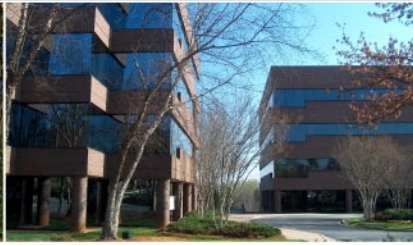

Embassy Suites Greenville Golf Resort & Conference Center (864) 676-9090

Hollingsworth Park at Verdae
Classically styled homes from the \$300s
(864) 329-8383 verdae.com

Live. Work. Play... *redefined.*

Verdae offers modern living for all ages and stages of life. This 1,100-acre master planned development, situated in the heart of Greenville, is a village-style community where traditional neighborhoods, specialty shops, cafes, businesses, and outdoor recreation are entwined. The development's plan respectfully integrates neighborhoods of varying housing types with specialty retail, hospitality, office/medical and an abundance of recreational features, including a golf resort and a 20-acre community park.

Sharing synergy and proximity to Greenville's lively downtown, Verdae is the best place to live, work, play and retire.

— VERDAE —

verdae.com